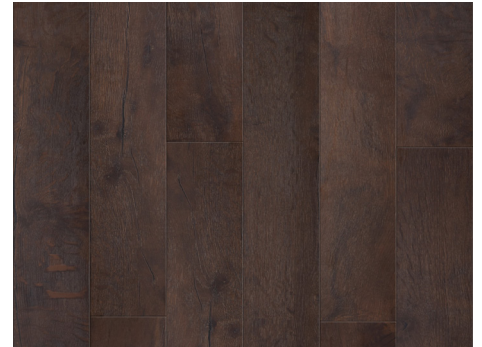

WATER RESISTANT LAMINATE

CALYPSO

Salem
CHCALYPSOA11

Elkhorn
CHCALYPSOA14

Burnside
CHCALYPSO765

Tundra
CHCALYPSO775

Whiskey
CHCALYPSO810

Cardigan
CHCALYPSO846

SPECIFICATIONS

Dimensions:	13.5mm thick overall x 6.5" wide x 48" length (12mm core plus 1.5mm pad)
Wearlayer:	AC4
Profile:	4-Sided Painted Micro Bevel
Warranty:	Lifetime Residential, 15-yr Light Commercial
Packaging:	15.25 sf/ctn, 7 pcs/ctn, 45 ctn/plt, 686.38 sf/plt
Installation:	Angle/Drop & Tap - Titan Triple Lock
Coordinating Trim:	End cap, Quarter Round, Reducer, Stair Nose and T-mold Available
IIC Rating:	58

Features/Benefits

- ArtoGuard Core: Water Resistant up to 72 Hours
- AC4 Wearlayer: Durable in All Environments
- 1.5mm Attached Pad: Luxury Comfort Underfoot
- Painted Micro Bevel: Realistic and Dimensional Appearance